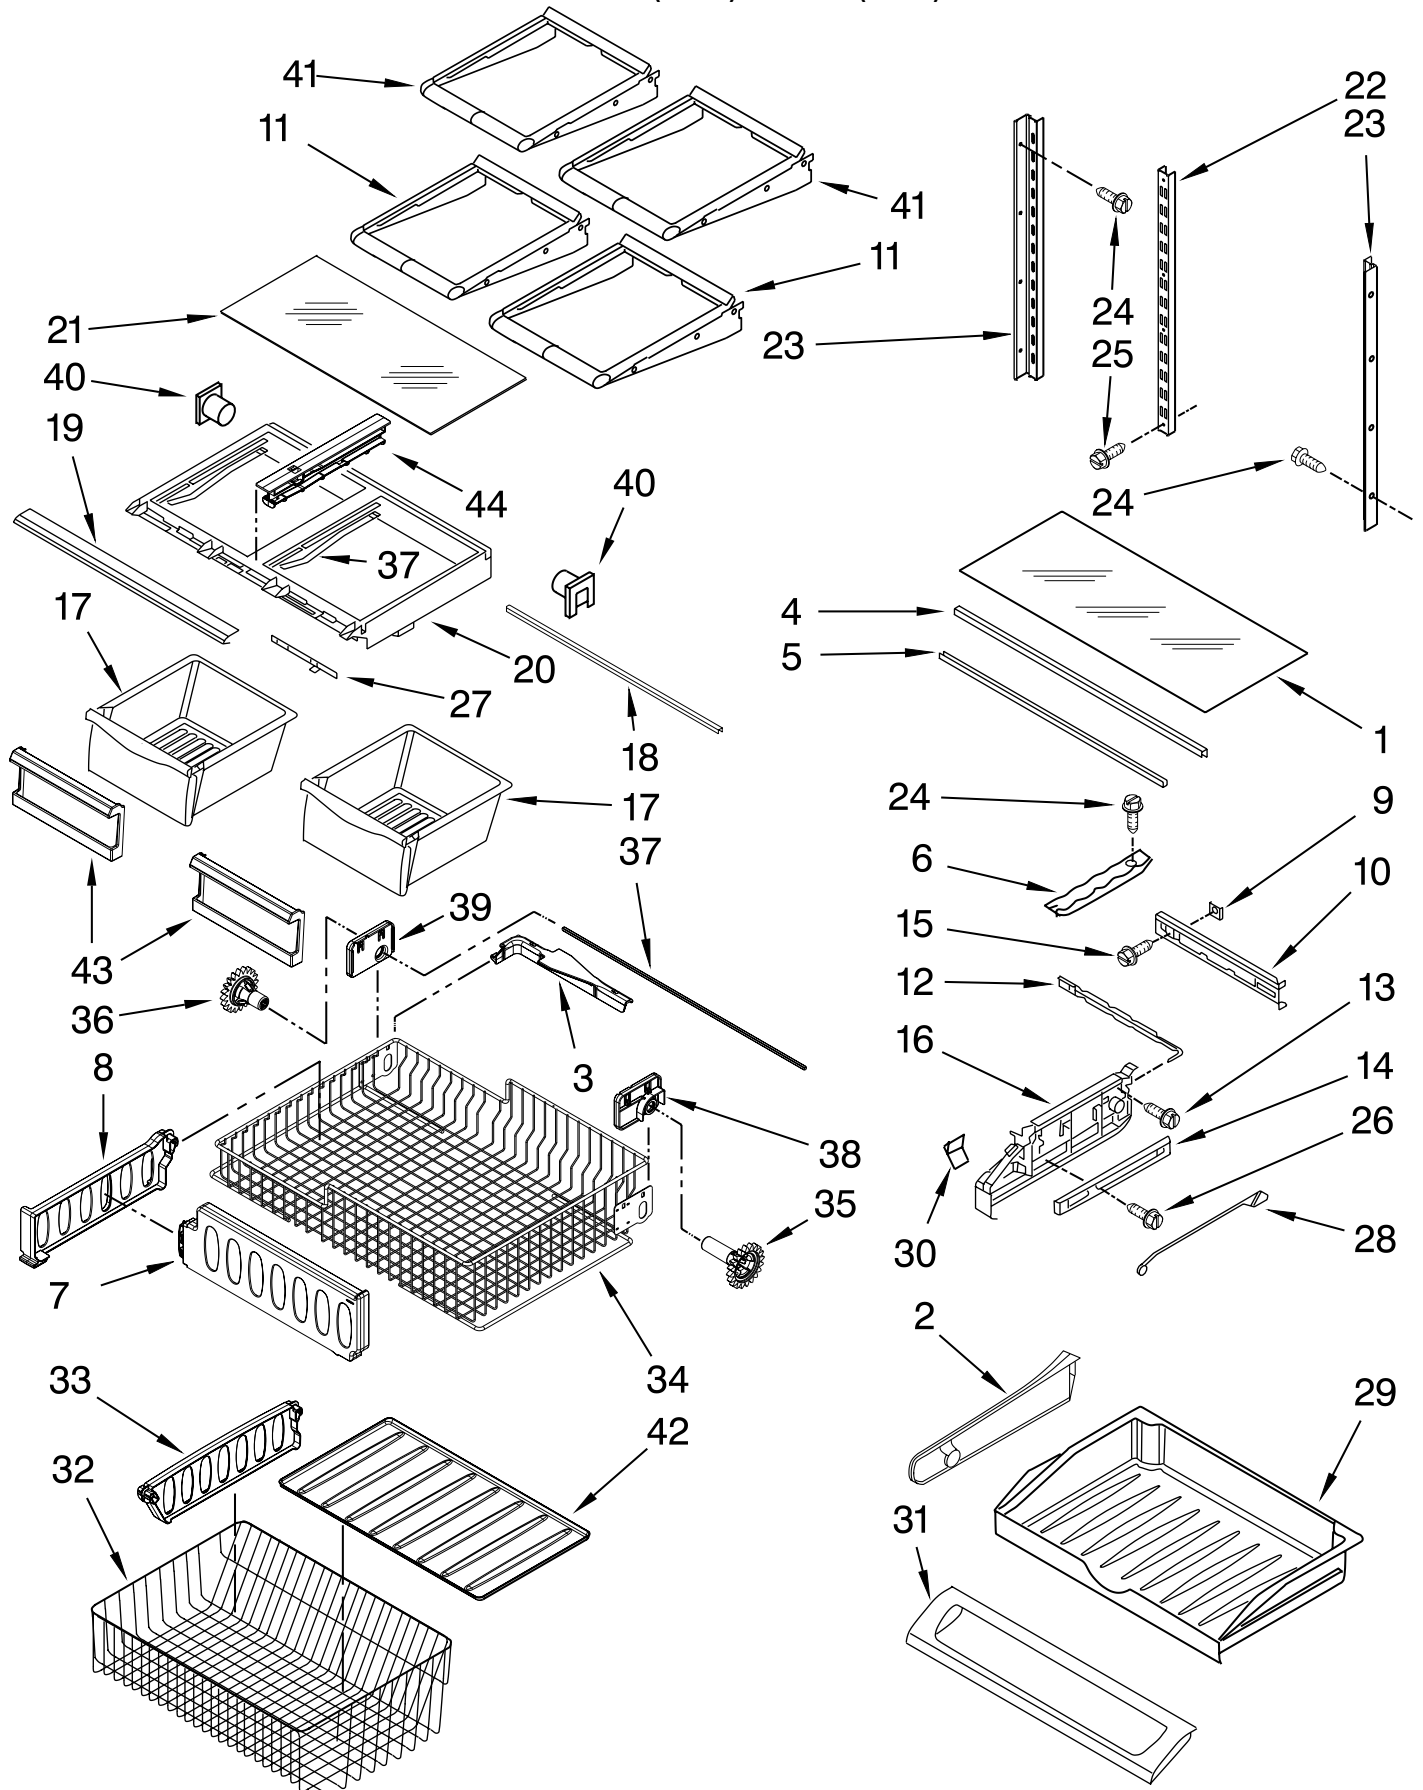

SHELF PARTS

For Models: KBFS25EWWH7, KBFS25EWBL7

(White)

(Black)

FOR ORDERING INFORMATION REFER TO PARTS PRICE LIST

SHELF PARTS

For Models: KBFS25EWWH7, KBFS25EWBL7

(White)   (Black)

Illus. No.	Part No.	DESCRIPTION	Illus. No.	Part No.	DESCRIPTION	Illus. No.	Part No.	DESCRIPTION
1	12204830	Glass, Pantry	16		Endcap, Pantry	30	12655204	Knob, Temperature Control
2	12731901N	Divider, Pantry Drawer		12656106	Left	31	12656817	Door, Pantry Drawer
3	W10149389N	Lift, Bail Arm		12656019	Right	32	W10150039N	Basket, Freezer (Lower)
4	12655902SP	Extr, Glass Support (2)	17	12804601SP	Pan, Crisper (2)	33	W10146440N	Divider, Lower Basket
5	12227305WH	Brace, Pantry	18	12642303WD	Brace, Crisper	34	W10348246	Basket, Freezer (Upper)
6	12531901	Track, Pantry	19	W10231484N	Trim, Crisper	35	W10474715	Gear
7	W10171558	Divider, Upper Basket	20	W10329866	Frame, Crisper	36	W10474716	Gear
8	W10241046	Divider, Upper Basket	21	12204824N	Glass, Crisper Cover	37	12812904WD	Shaft
9	12656901	Gasket, Pantry	22	W10273463	Ladder, Center	38	W10348260	Mount, RH
10	12656202	Housing, Control	23	W10251971	Ladder, Side	39	W10348259	Mount, LH
11	12654610N	Shelf, Glide	24	12990513	Screw (6)	40	13062602	Support, Crisper
12	12655402	Slide, Temperature	25	W10215666	Screw (2)	41	12654710	Shelf, Stationary
13	12990512	Screw (4)	26	12990504	Screw (4)	42	13025201N	Tray, Lower
14	W10235370	Glide, Drawer(2)	27	12530805SP	Slide, Humidity Control	43	12909404SP	Front-Crisper Pan
15	12990513	Screw	28	12655304	Rod, Temperature Control	44	W10326469N	Rail-Cntr-Crisper
			29	12731302	Drawer, Pantry